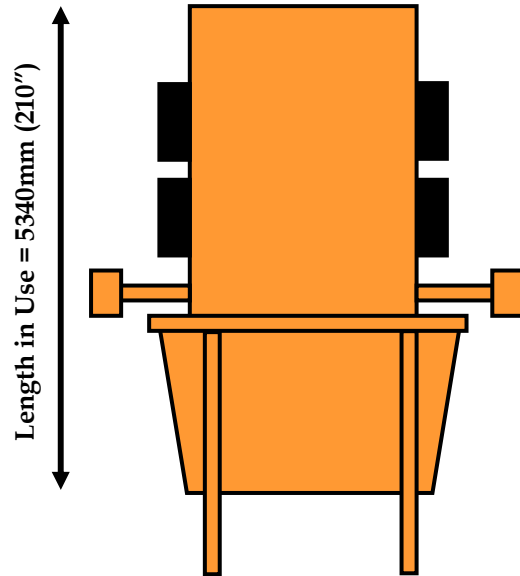

Towing Length = 8210mm (323")

Towing Weight = 1900kg

Towing Length = 8210mm (323")

Towing Height = 2790mm (110")

Towing Width = 2310mm (91")

Height in Use = 8210mm (323")

Width in Use = 3860mm (152")

Length in Use = 5340mm (210")

Towing Height = 2790mm (110")

Towing Width = 2310mm (91")

Length in Use = 5340mm (210")

Width in Use = 3860mm (152")

Height in Use = 8210mm (323")

Length in Use = 5340mm (210")