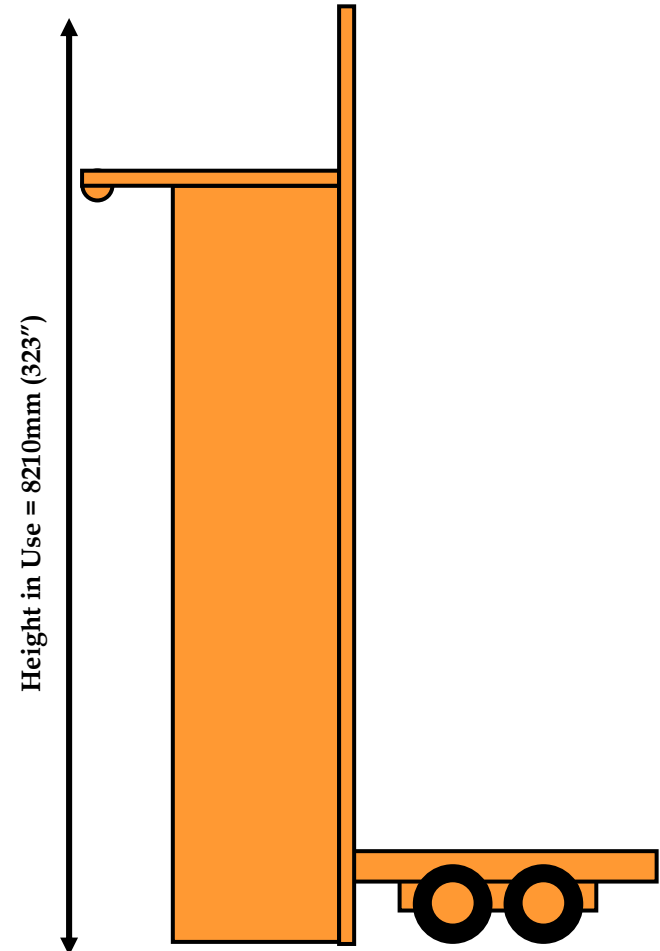

Towing Length = 8210mm (323")

Towing Weight = 1900kg

Towing Length = 8210mm (323")

Towing Height = 2790mm (110")

Towing Width = 2310mm (91")

Height in Use = 8210mm (323")

Width in Use = 3860mm (152")

Length in Use = 5340mm (210")

Towing Height = 2790mm (110")

Towing Width = 2310mm (91")

Length in Use = 5340mm (210")

Width in Use = 3860mm (152")

Height in Use = 8210mm (323")

Length in Use = 5340mm (210")