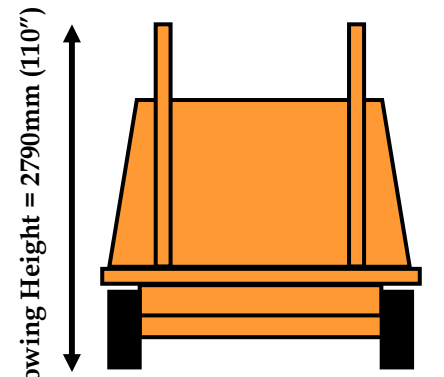

Towing Length = 8210mm (323")

Towing Weight = 1900kg

Towing Length = 8210mm (323")

Towing Height = 2790mm (110")

Towing Width = 2310mm (91")

Height in Use = 8210mm (323")

Width in Use = 3860mm (152")

Length in Use = 5340mm (210")

Towing Height = 2790mm (110")

Towing Width = 2310mm (91")

Length in Use = 5340mm (210")

Width in Use = 3860mm (152")

Height in Use = 8210mm (323")

Length in Use = 5340mm (210")